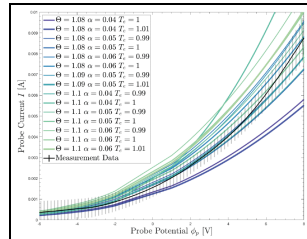

Editor's Highlighted Articles

Electrostatic Probe Measurements in an Expanding Plasma Jet

by Jens Schmidt, René Laufer, Georg Herdrich, and Truell W. Hyde

[Read More](#)